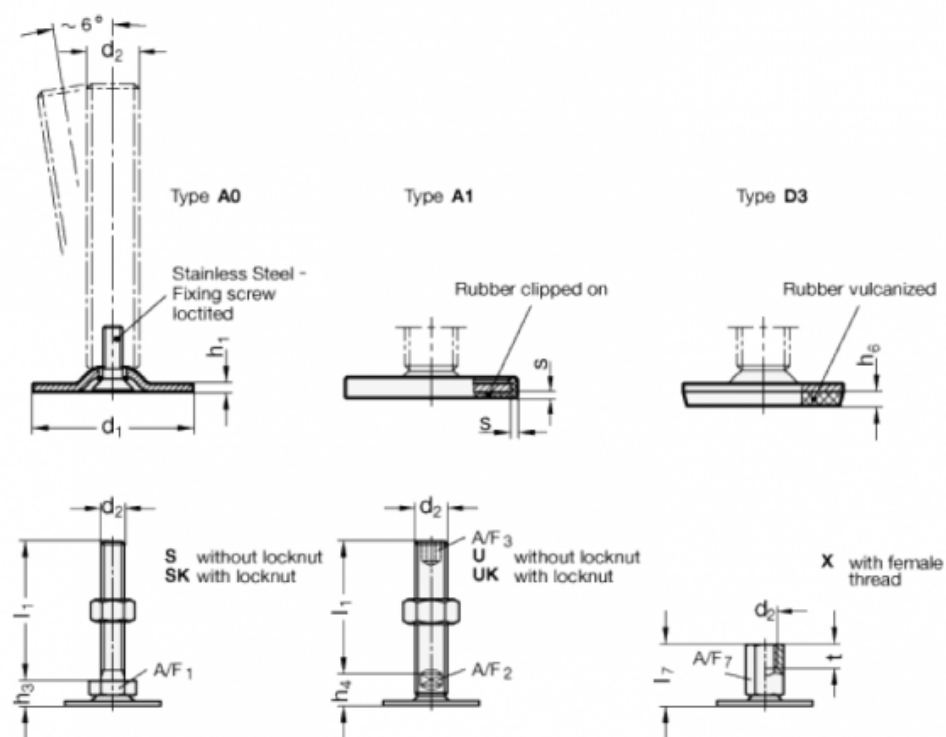

# Data Sheet

Article number: 204080M1280A0SK  
 Description: E+G levelling foot  
 GN 40-80-M12-80-A0-SK  
 Note: SK With nut, External hexagon at the bottom

## Measures

A/F1 = 17  
 d1 = 80  
 d2 = M12  
 h1 = 3  
 h3 = 12  
 h6 =  
 l1 = 80  
 s =